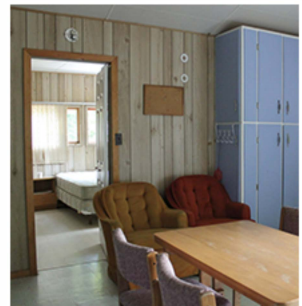

Main 12

LOCATED ON THE UPPER CAMPGROUND

Rental Rate

Weekly Rate

$600.00

Daily Rate

$95.00