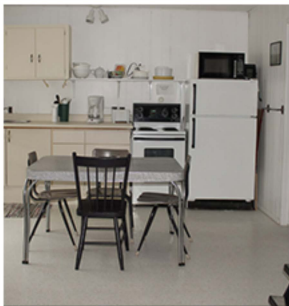

Spring Bay
PENTECOSTAL CAMP

Lake 5

LOCATED ON THE LOWER CAMPGROUND

Rental Rate

Weekly Rate

$850.00

Daily Rate

$140.00